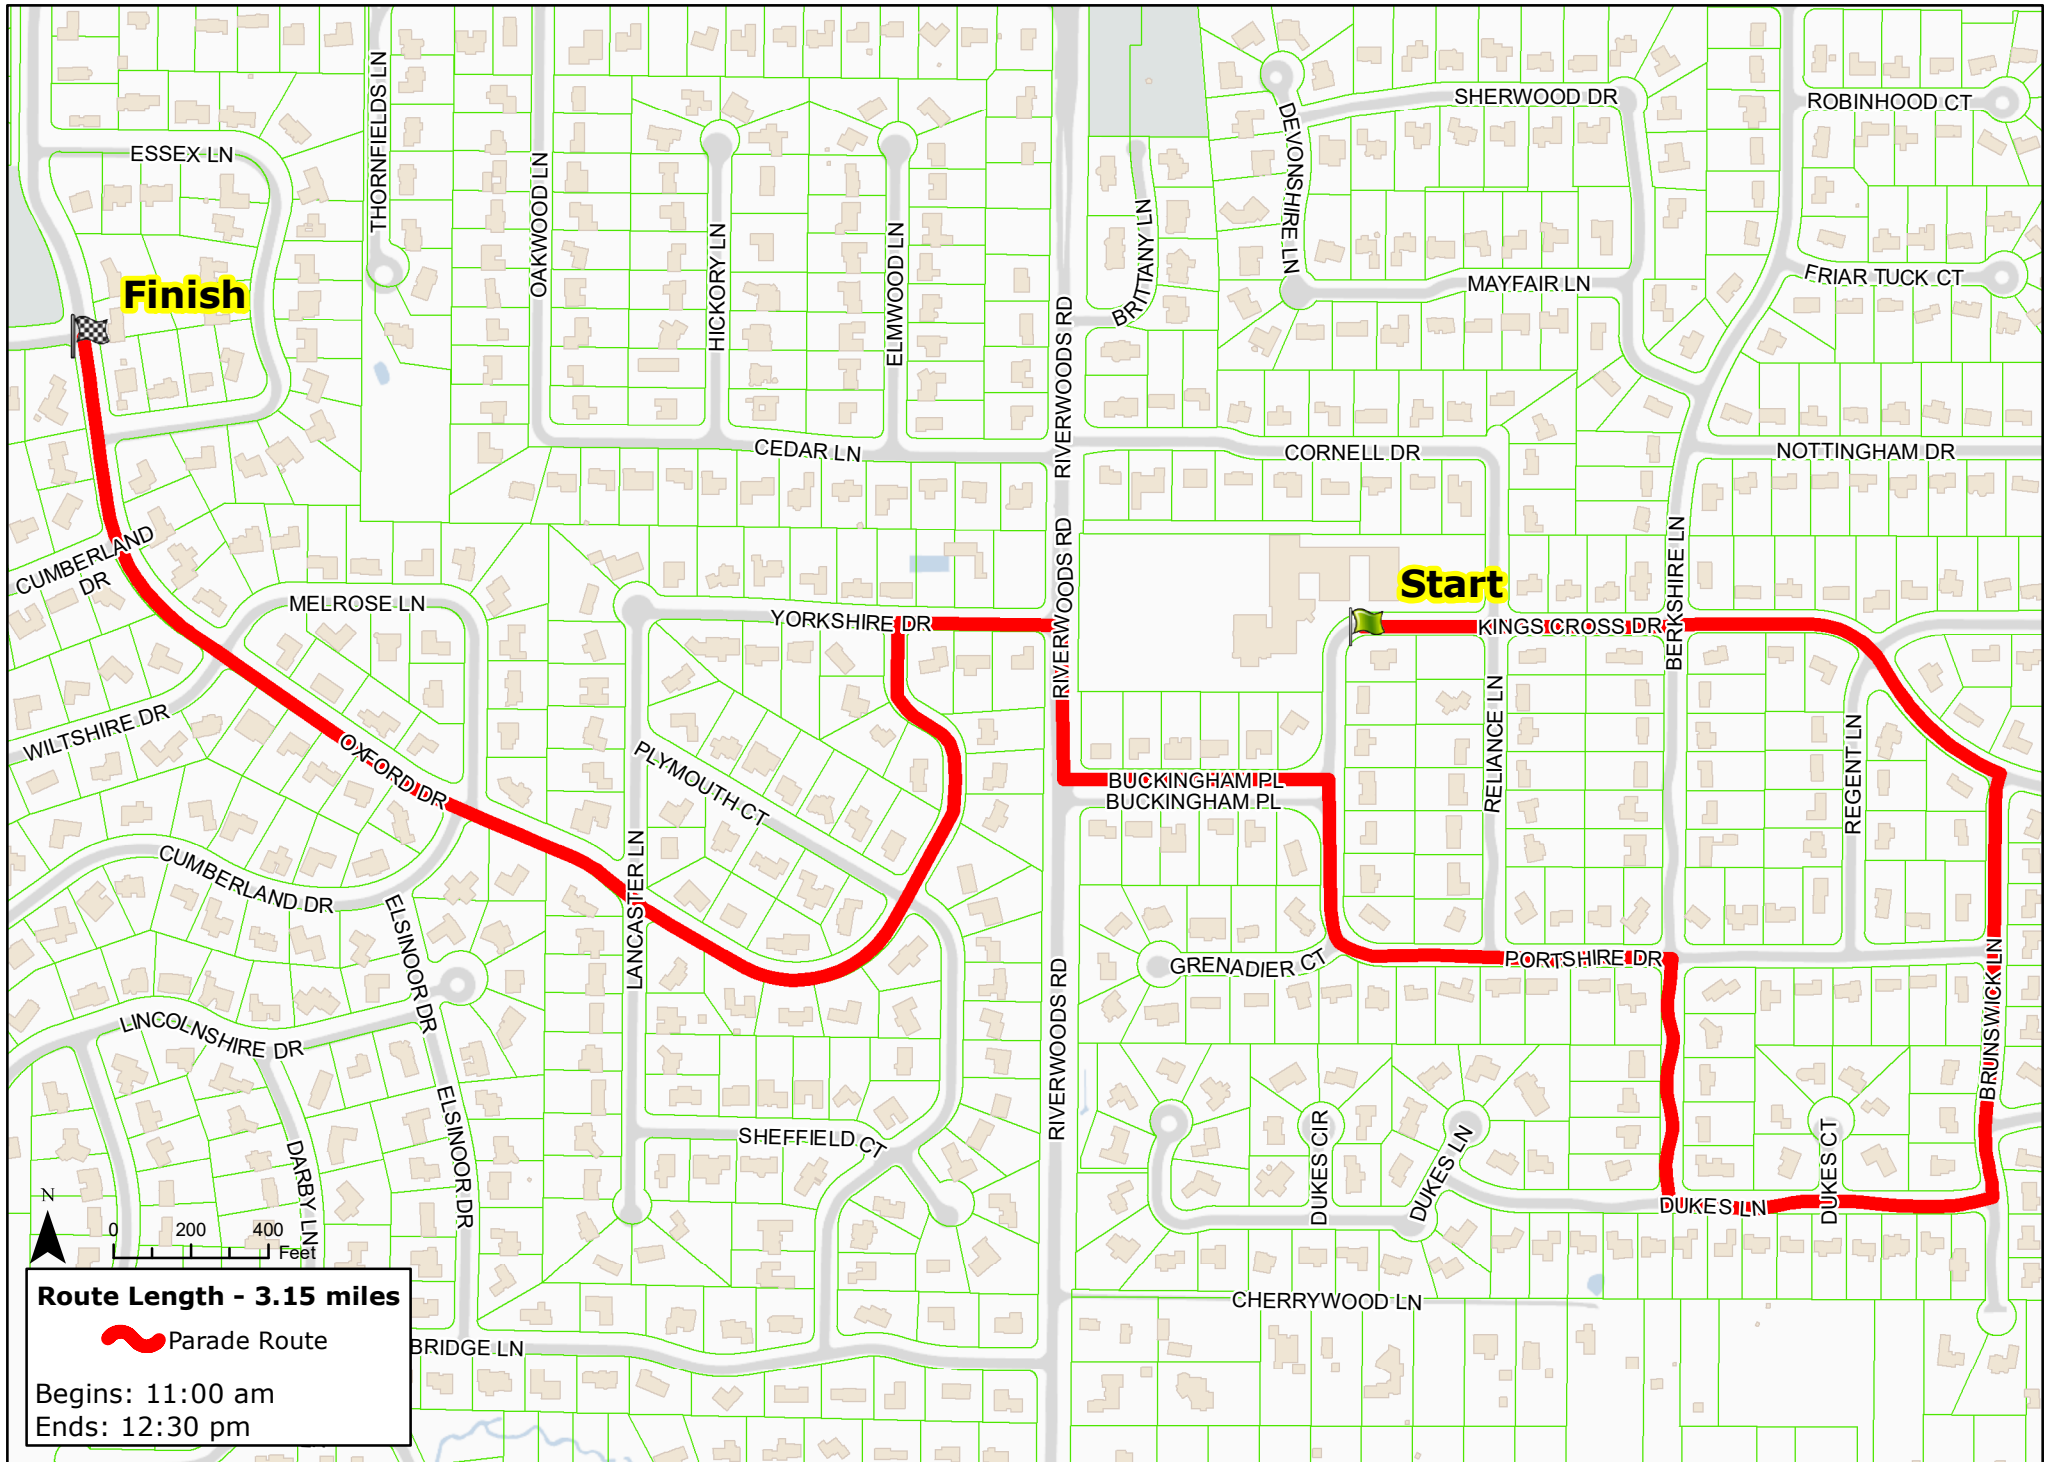

# Red, White & BOOM Parade Route 2022

**Finish**

**Start**

**Route Length - 3.15 miles**  
Parade Route  
Begins: 11:00 am  
Ends: 12:30 pm