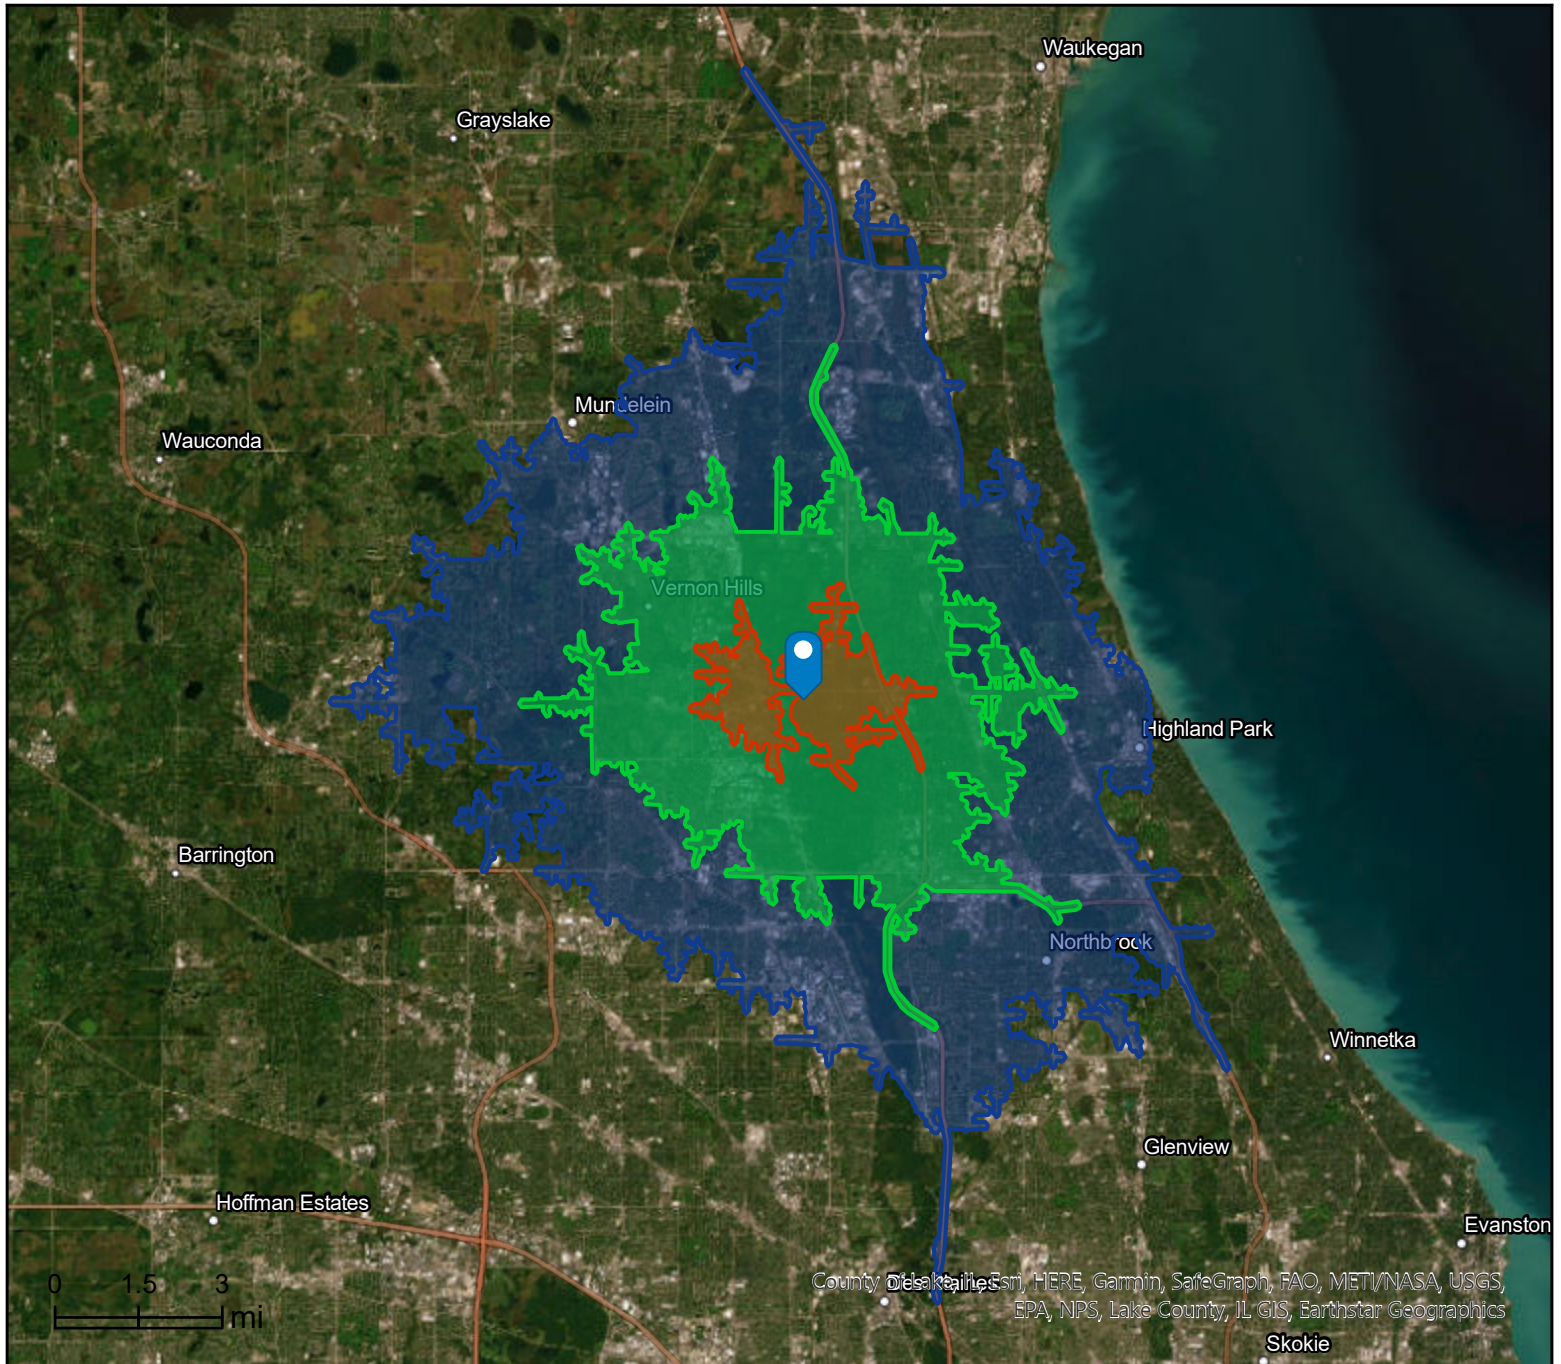

Site Map

49 Oxford Dr, Lincolnshire, Illinois, 60069 3
49 Oxford Dr, Lincolnshire, Illinois, 60069
Drive Time: 5, 10, 15 minute radii

Prepared by Esri
Latitude: 42.19857
Longitude: -87.91660

February 16, 2023