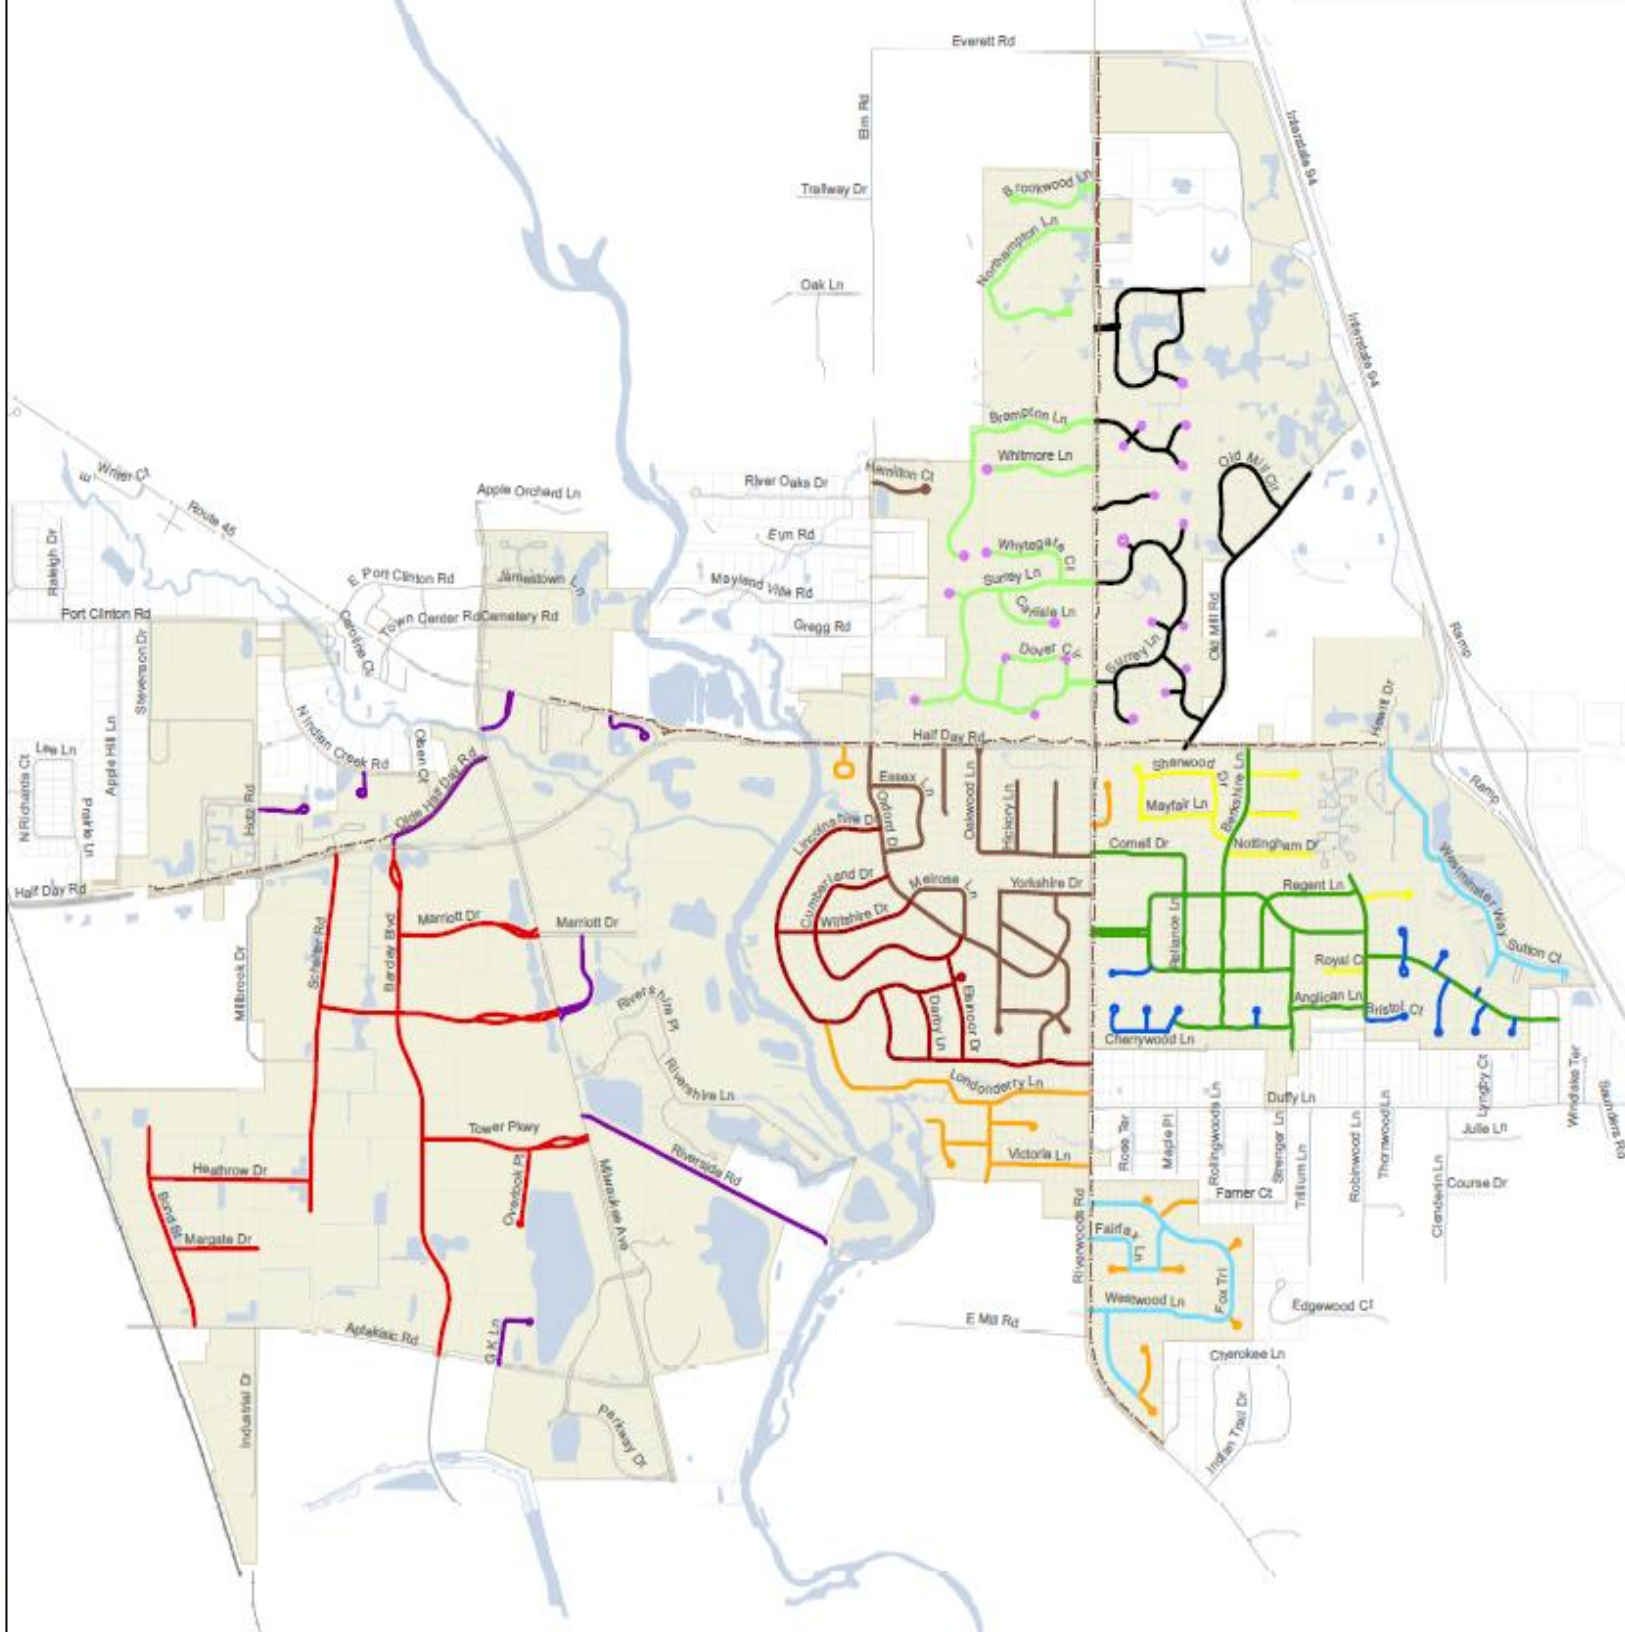

Snow Plow Routes

Route name

- Bike path
- Light purple
- Purple
- Light blue
- Blue
- Light green
- Green
- Yellow
- Orange
- Red
- Maroon
- Brown
- Black